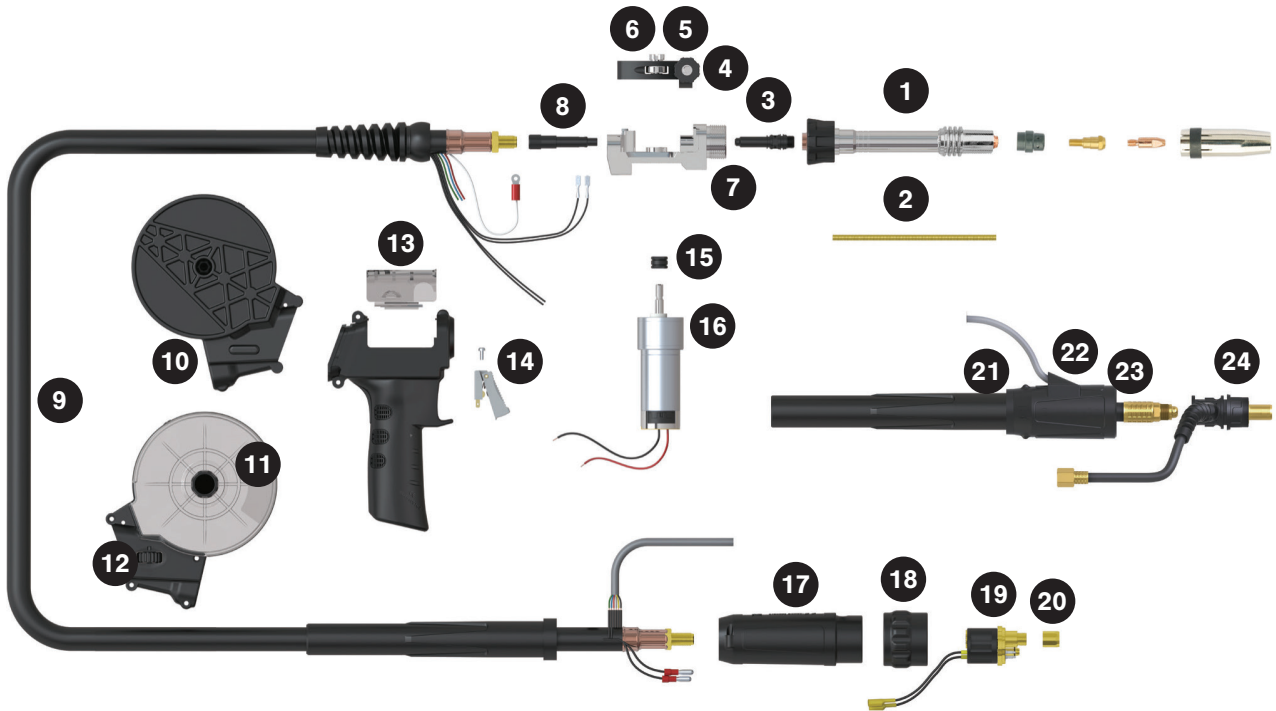

220 AMP Spool Gun

Length	6m	
SKU	PLSP240A	220A Spool Gun
	U41017	220A Spool Gun- 10K POT
	U41003	220A Spool Gun - 12 Pin
	U41014	220A Digital Spool Gun

TORCH SPARES		
1	USP2401	Straight Neck Assembly
2	USP1502	Jump Liner
3	UGP36006	Jump Liner Nipple
4	UGP36402B	Tension Knob
5	UGP36402	Pressure Arm Assembly
6	UGP36402R	Pressure Roll
7	USP36001	Motor Body
8	USP36006	Wire Guide
9	PLSP1517-60ER	Coax Cable Assembly, Euro Type
10	USP2515SP-B	Spool Box
11	USP2515SP-C	Spool Cover
12	USP2515SP-PT-1K	Wire Speed Control 1KΩ
	USP2515SP-PT-5K	Wire Speed Control 5KΩ
	USP2515SP-PT-10K	Wire Speed Control 10KΩ
13	UGP2514-C	Push Pull Handle Cover
14	UGP2516	Push Pull Trigger
15	UGP7020W-08	Driver Roll For Hard Wire 0.8
	UGP7020W-09	Driver Roll For Hard Wire 0.9
	UGP7020W-10	Driver Roll For Hard Wire 1.0
	UGP7020W-08U	Driver Roll For Aluminium Wire 0.8
	UGP7020W-09U	Driver Roll For Aluminium Wire 0.9
	UGP7020W-10U	Driver Roll For Aluminium Wire 1.0
	UGP7020W-12U	Driver Roll For Aluminium Wire 1.2

TORCH SPARES		
16	UGP7020-24	Motor 24V DC
	UGP7020-42	Motor 42V DC
17	SC2578H/L	Gun Plug Housing Assembly
18	UC1519/S	Housing Nut
19	UC1528	Hybrid Gun Plug Body C/W Spring Pins
20	UB1525	Liner Nut
21	USLH26-SM	Cable Support Large
22	USLH26-C	Surelok™ Housing Cover
23	USLH26-H	Surelok™ Housing Large
24	USL3550	Surelok™ Body & Support

TECHNICAL DATA	
COOLING METHOD	Air Cooled
DUTY CYCLE - CO ₂	60% @ 220A
DUTY CYCLE - MIXED GAS	60% @ 200A
WIRE SIZE	0.8-1.2mm
LENGTHS (m)	6
STANDARD	EN60974-7
MINIMUM MOTOR LIFE (HOURS)	1000

220 AMP Spool Gun Consumables

SKU	Description	QTY
PCTH24	TIP HOLDER	2

SKU	Description	QTY
PCGD24	Gas Diffuser	2

SKU	Description	QTY
PCT0009-08	CONTACT TIPS - Steel 0.8mm	10
PCT0009-09	CONTACT TIPS - Steel 0.9mm	10
PCT0009-10	CONTACT TIPS - Steel 1.0mm	10
PCTAL0009-09	CONTACT TIPS - Aluminium 0.9mm	10
PCTAL0009-10	CONTACT TIPS - Aluminium 1.0mm	10
PCTAL0009-12	CONTACT TIPS - Aluminium 1.2mm	10